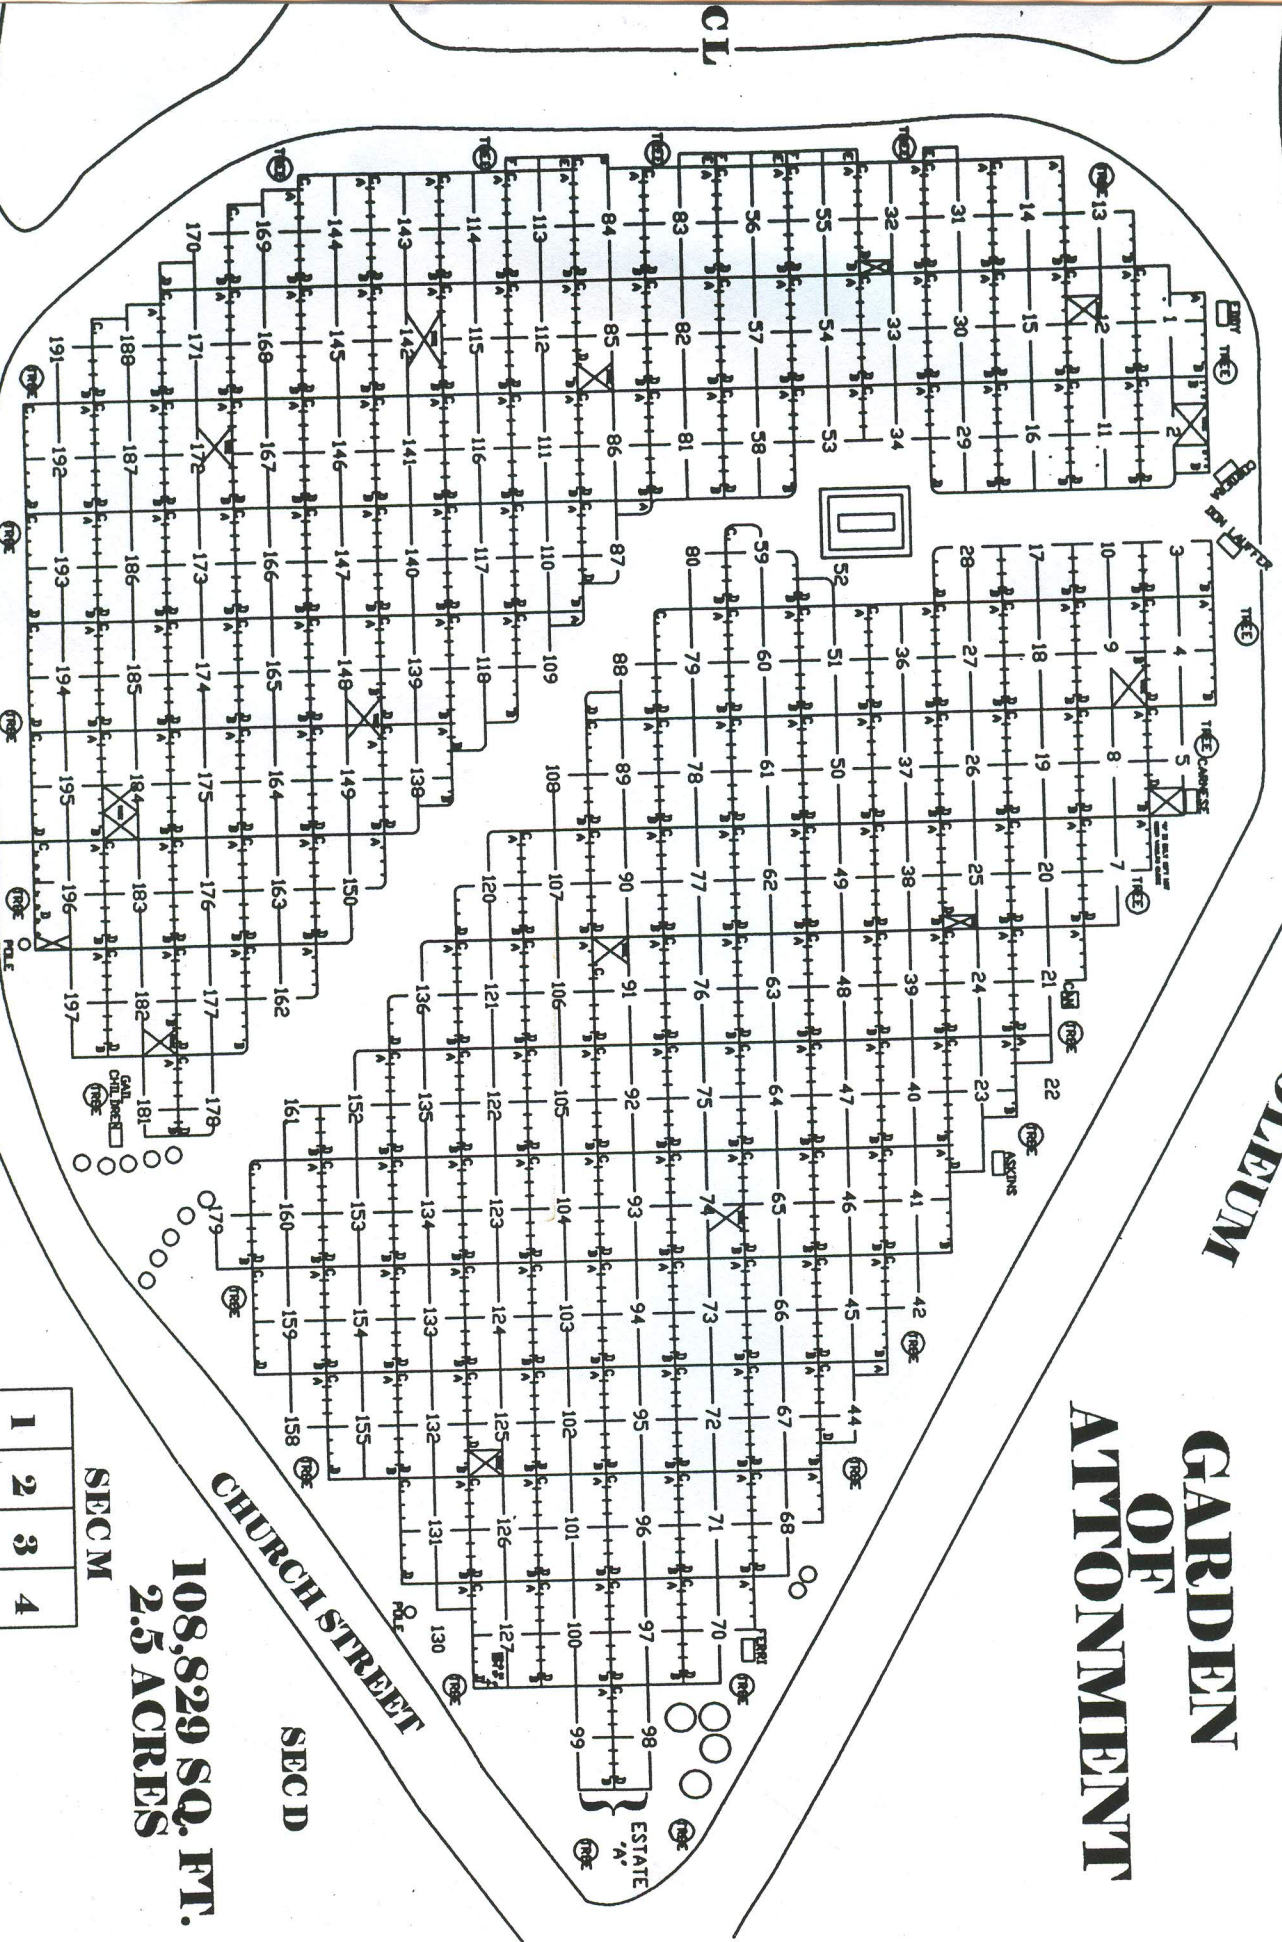

MAUSOLEUM

MAUSOLEUM

SECTION M

**GARDEN
OF
ATTONMENT**

**108,829 SQ. FT.
2.5 ACRES**

SECM

SECD

1	2	3	4
M	W	M	W
MIDDLE GRAVES			