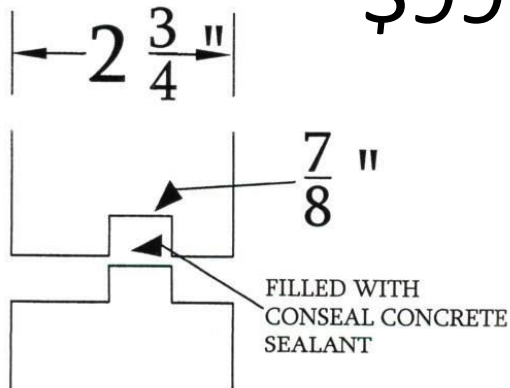

TWIN VALLEY MEMORIAL PARK

483 ATHENA DRIVE, DELMONT PA 15626

WWW.atTWINVALLEY.COM (724) 468-5184

STANDARD VAULT

\$940.00

BOTH VAULTS BUILT USING:

*EMULSION TAR COATING INSIDE AND OUT

*HEAVY DUTY REINFORCEMENT RODS

*HIGH STRENGTH CONCRETE

*REINFORCED WITH WELDED WIRE MESH

DOMINION VAULT

\$990.00

ALL PRICES ARE SUBJECT TO CHANGE WITHOUT NOTICE!