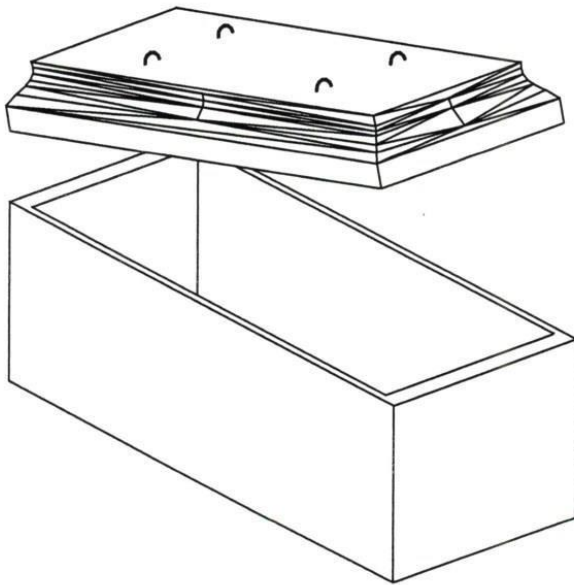

TWIN VALLEY MEMORIAL PARK

483 ATHENA DRIVE, DELMONT PA 15626

WWW.atTWINVALLEY.COM (724) 468-5184

STANDARD VAULT

\$940.00

BOTH VAULTS BUILT USING:

*EMULSION TAR COATING INSIDE AND OUT

*HEAVY DUTY REINFORCEMENT RODS

*HIGH STRENGTH CONCRETE

*REINFORCED WITH WELDED WIRE MESH

DOMINION VAULT

\$990.00

ALL PRICES ARE SUBJECT TO CHANGE WITHOUT NOTICE!