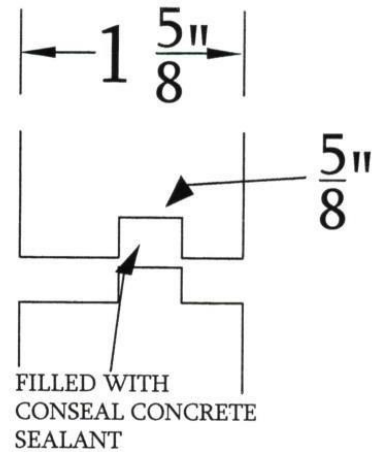

TWIN VALLEY MEMORIAL PARK

483 ATHENA DRIVE, DELMONT PA 15626

WWW.atTWINVALLEY.COM (724) 468-5184

STANDARD VAULT

\$940.00

BOTH VAULTS BUILT USING:

*EMULSION TAR COATING INSIDE AND OUT

*HEAVY DUTY REINFORCEMENT RODS