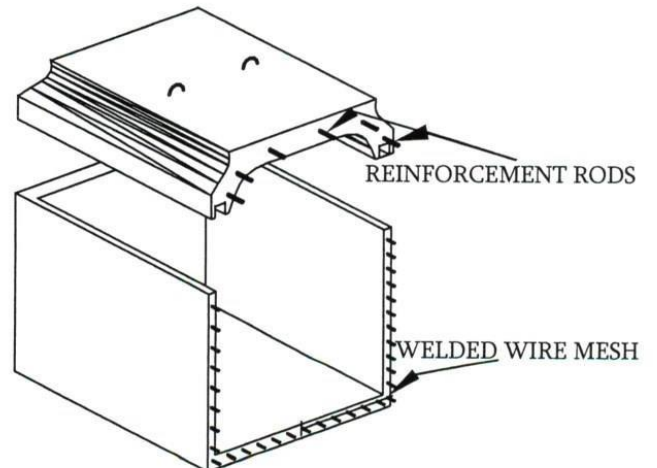

*HIGH STRENGTH CONCRETE

*REINFORCED WITH WELDED WIRE MESH

DOMINION VAULT

\$990.00

ALL PRICES ARE SUBJECT TO CHANGE WITHOUT NOTICE!