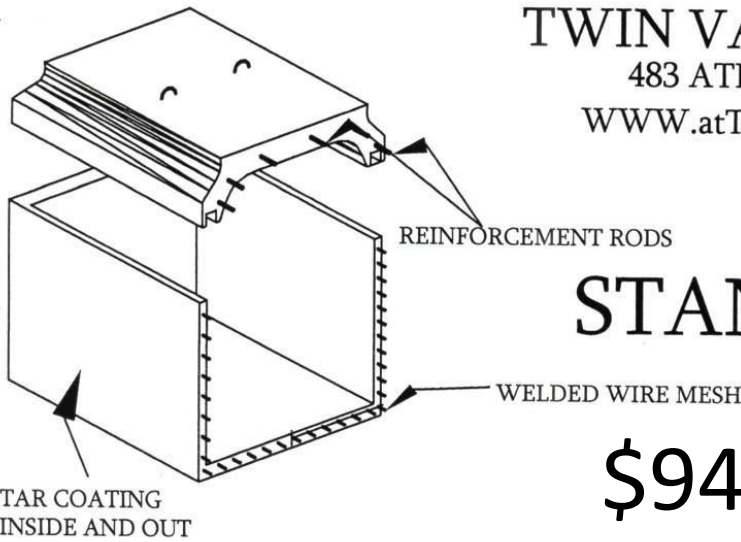

TWIN VALLEY MEMORIAL PARK

483 ATHENA DRIVE, DELMONT PA 15626

WWW.atTWINVALLEY.COM (724) 468-5184

STANDARD VAULT

$940.00